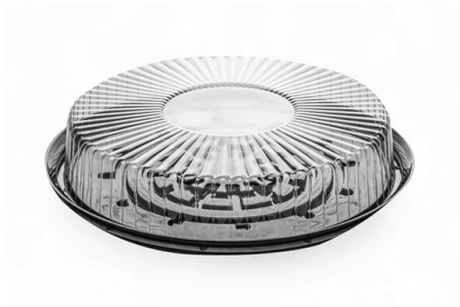

Cake Containers

9B15

Capacity: 9 Inch Flat

Size(in): 9 x 9 x 1.5

Material: Pet/rpet

Case Pack: 100 sets